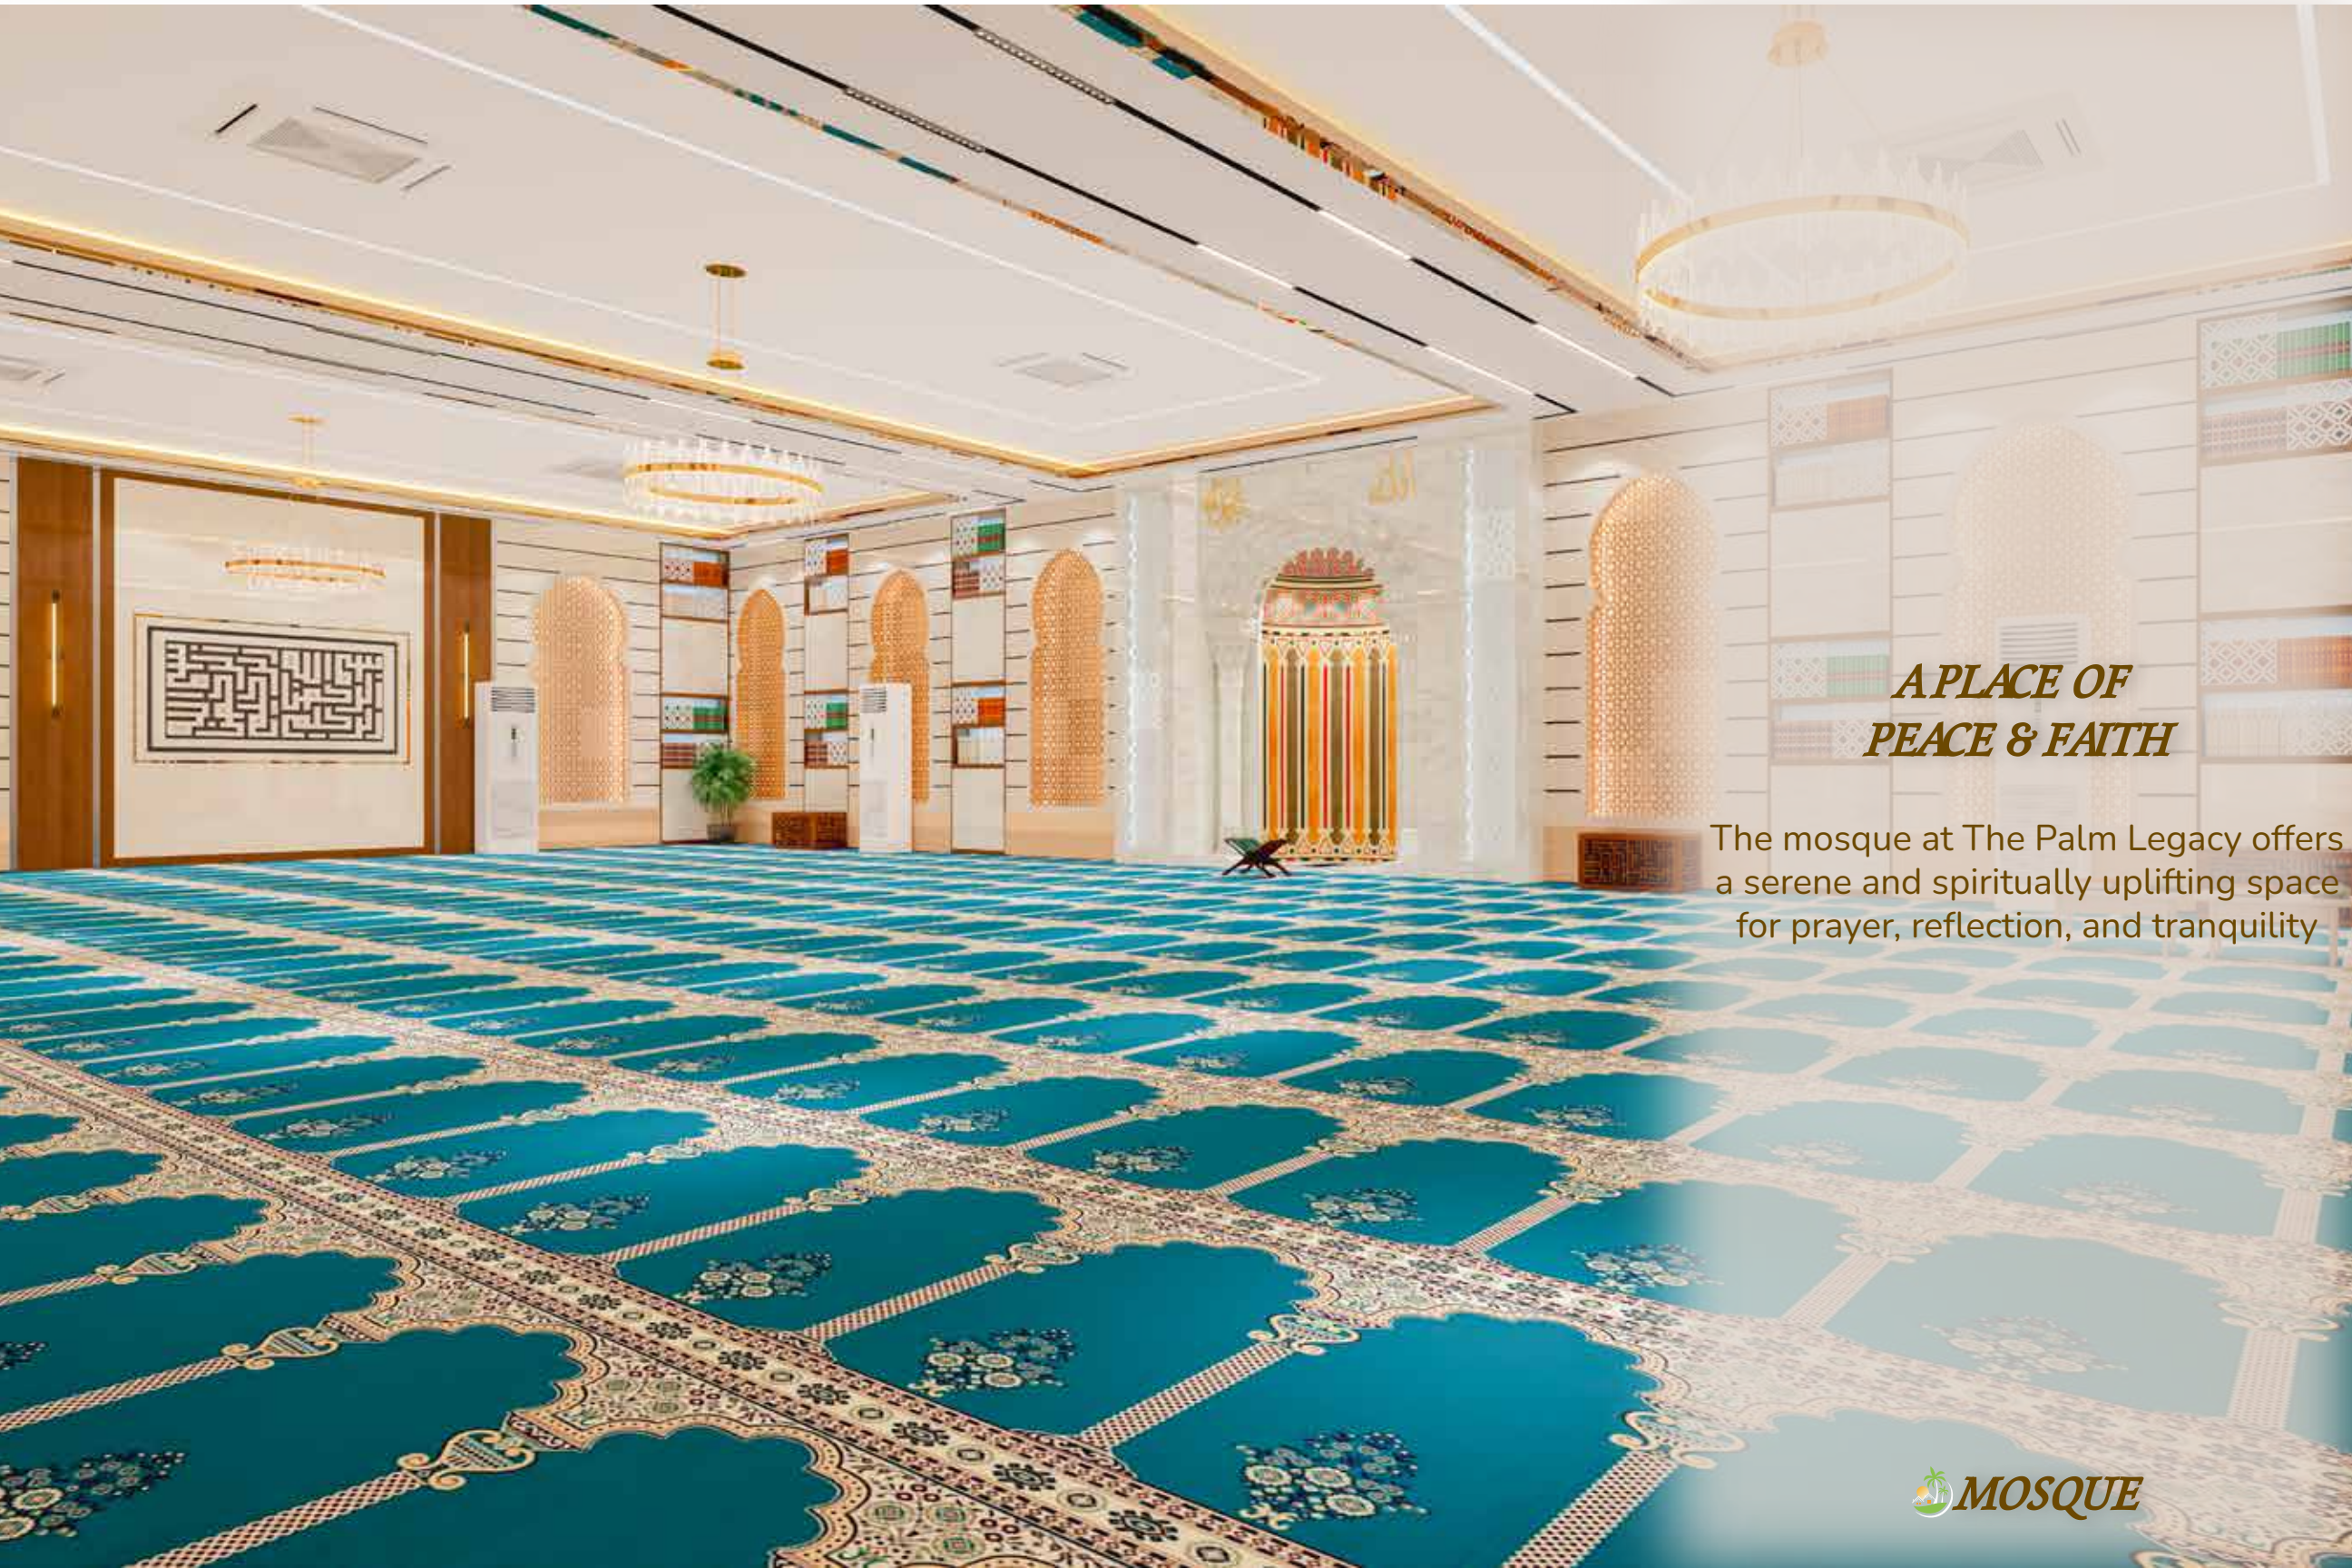

***A PLACE OF
PEACE & FAITH***

The mosque at The Palm Legacy offers a serene and spiritually uplifting space for prayer, reflection, and tranquility